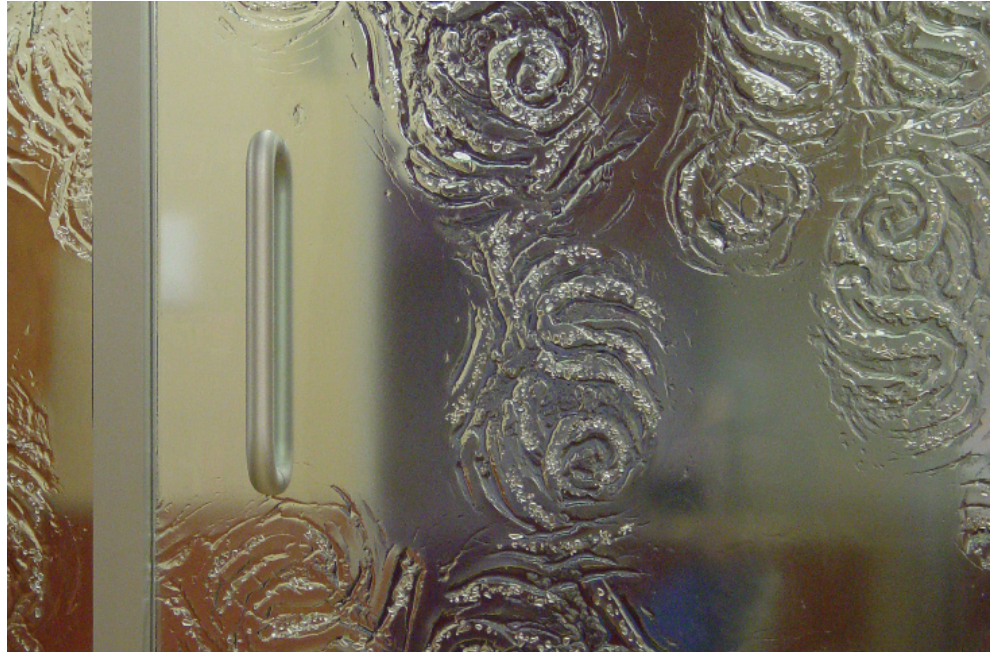

MELTDOWN GLASS ART & DESIGN

Kiln-Fired Glass for Art & Architecture

www.meltdownglass.com

800-845-6221

Private Dental Office- New York, NY

Texture: Custom Texture
3/8" Clear Tempered Kiln-Fired Glass
Silver Dichroic