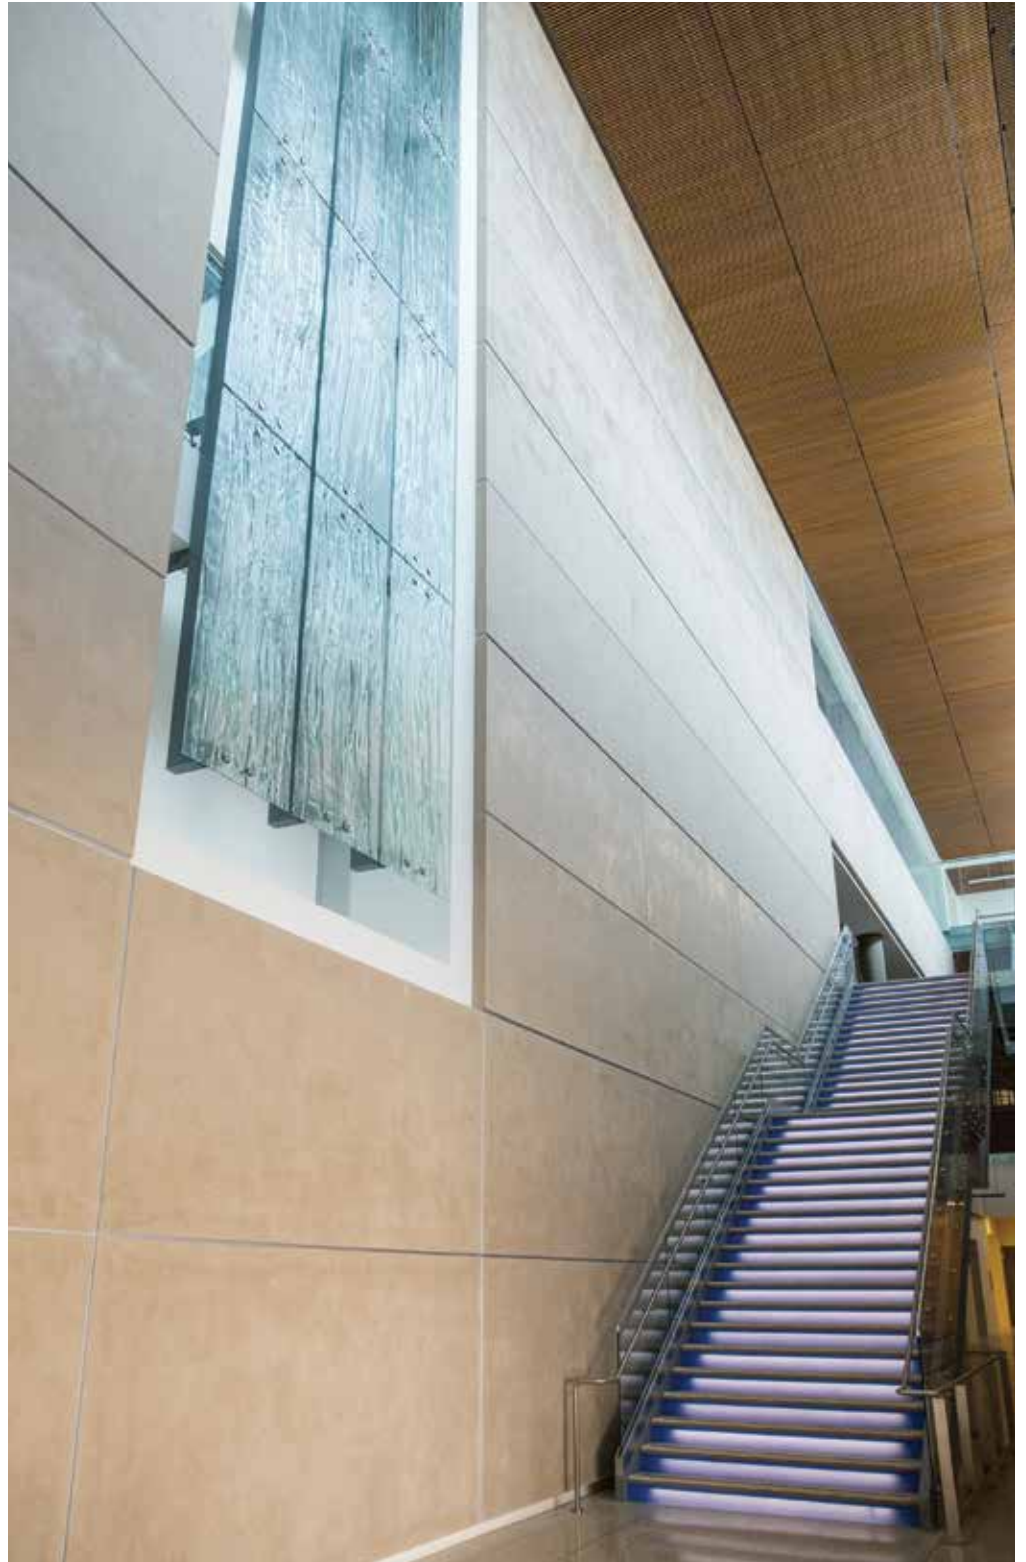

Meltdown Glass Art & Design

Kiln-Fired Glass for Art & Architecture

www.meltdownglass.com

800-845-6221

Private Corporate Interior- Chandler, AZ

Texture: MD402 Flowing Linen
1/2" Starphire tempered glass

Meltdown Glass Art & Design

Kiln-Fired Glass for Art & Architecture

www.meltdownglass.com

800-845-6221

Private Corporate Interior- Chandler, AZ

Texture: MD402 Flowing Linen
1/2" Starphire tempered glass