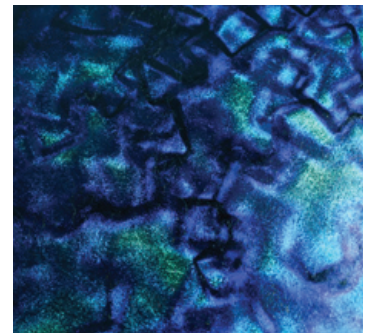

MELTDOWN GLASS ART & DESIGN

Kiln-Fired Glass for Art & Architecture

www.meltdownglass.com

800-845-6221

Meltdown Glass Studio "Galaxy Wall"- Tempe, AZ

Texture: Custom
1/2" Clear Tempered Kiln-Fired Glass
Multi-colored dichroic circles

MELTDOWN GLASS ART & DESIGN

Kiln-Fired Glass for Art & Architecture

www.meltdownglass.com

800-845-6221

Meltdown Glass Studio “Galaxy Wall”- Tempe, AZ

Texture: Custom
1/2" Clear Tempered Kiln-Fired Glass
Multi-colored dichroic circles