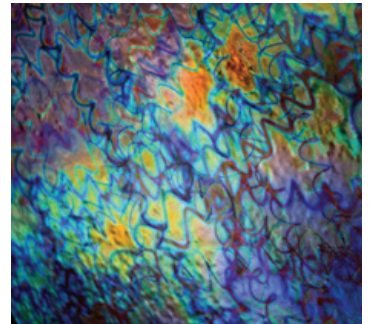

MELTDOWN GLASS ART & DESIGN

Kiln-Fired Glass for Art & Architecture

www.meltdownglass.com

800-845-6221

Meltdown Glass Studio "Galaxy Wall"- Tempe, AZ

Texture: Custom
1/2" Clear Tempered Kiln-Fired Glass
Multi-colored dichroic circles

MELTDOWN GLASS ART & DESIGN

Kiln-Fired Glass for Art & Architecture

www.meltdownglass.com

800-845-6221

Meltdown Glass Studio “Galaxy Wall”- Tempe, AZ

Texture: Custom
1/2" Clear Tempered Kiln-Fired Glass
Multi-colored dichroic circles