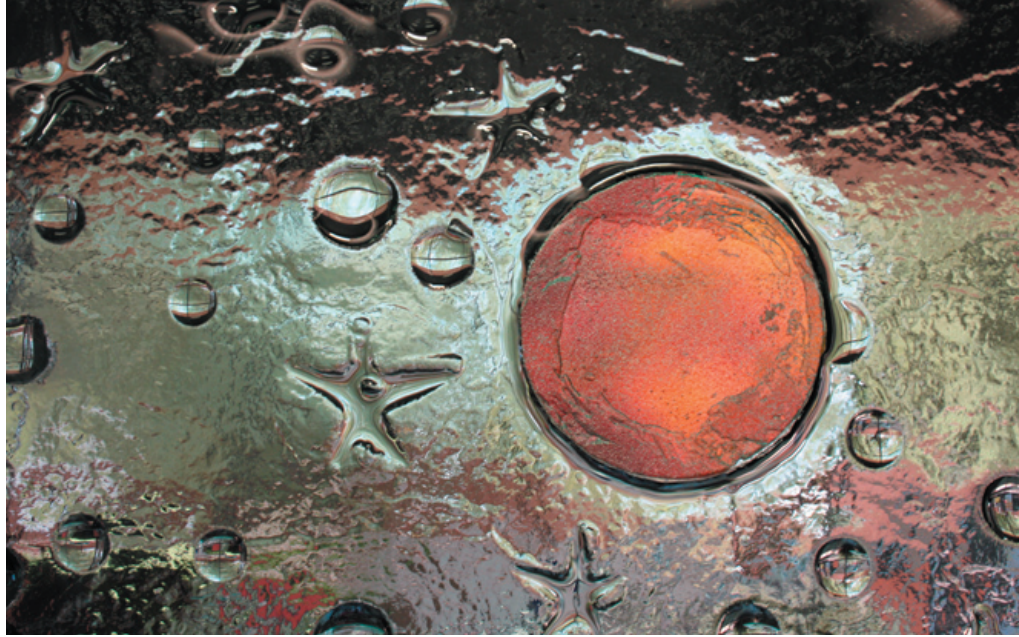

MELTDOWN GLASS ART & DESIGN

Kiln-Fired Glass for Art & Architecture

www.meltdownglass.com

800-845-6221

Meltdown Glass Studio "Galaxy Wall"- Tempe, AZ

Texture: Custom
1/2" Clear Tempered Kiln-Fired Glass
Multi-colored dichroic circles

MELTDOWN GLASS ART & DESIGN

Kiln-Fired Glass for Art & Architecture

www.meltdownglass.com

800-845-6221

Meltdown Glass Studio “Galaxy Wall”- Tempe, AZ

Texture: Custom
1/2" Clear Tempered Kiln-Fired Glass
Multi-colored dichroic circles