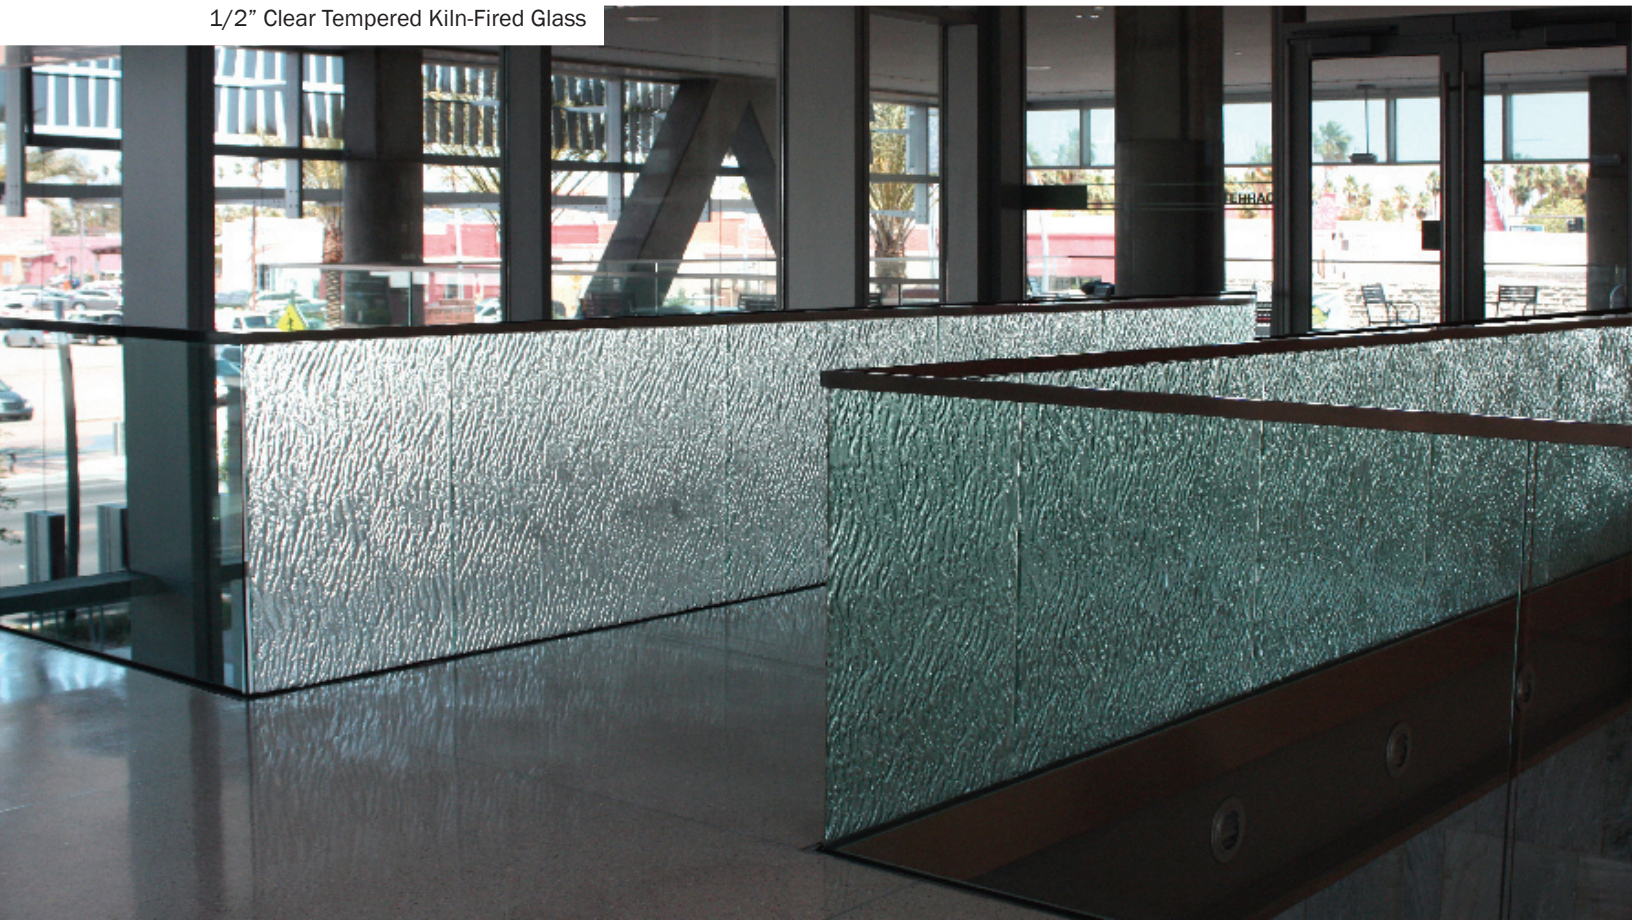

MELTDOWN GLASS ART & DESIGN

Kiln-Fired Glass for Art & Architecture

www.meltdownglass.com

800-845-6221

Chandler City Hall- Chandler, AZ

Texture: MD202 Flow
1/2" Clear Tempered Kiln-Fired Glass

MELTDOWN GLASS ART & DESIGN

Kiln-Fired Glass for Art & Architecture

www.meltdownglass.com
800-845-6221

Chandler City Hall- Chandler, AZ

Texture: MD202 Flow
1/2" Clear Tempered Kiln-Fired Glass

Photography Credit: Emily Hill