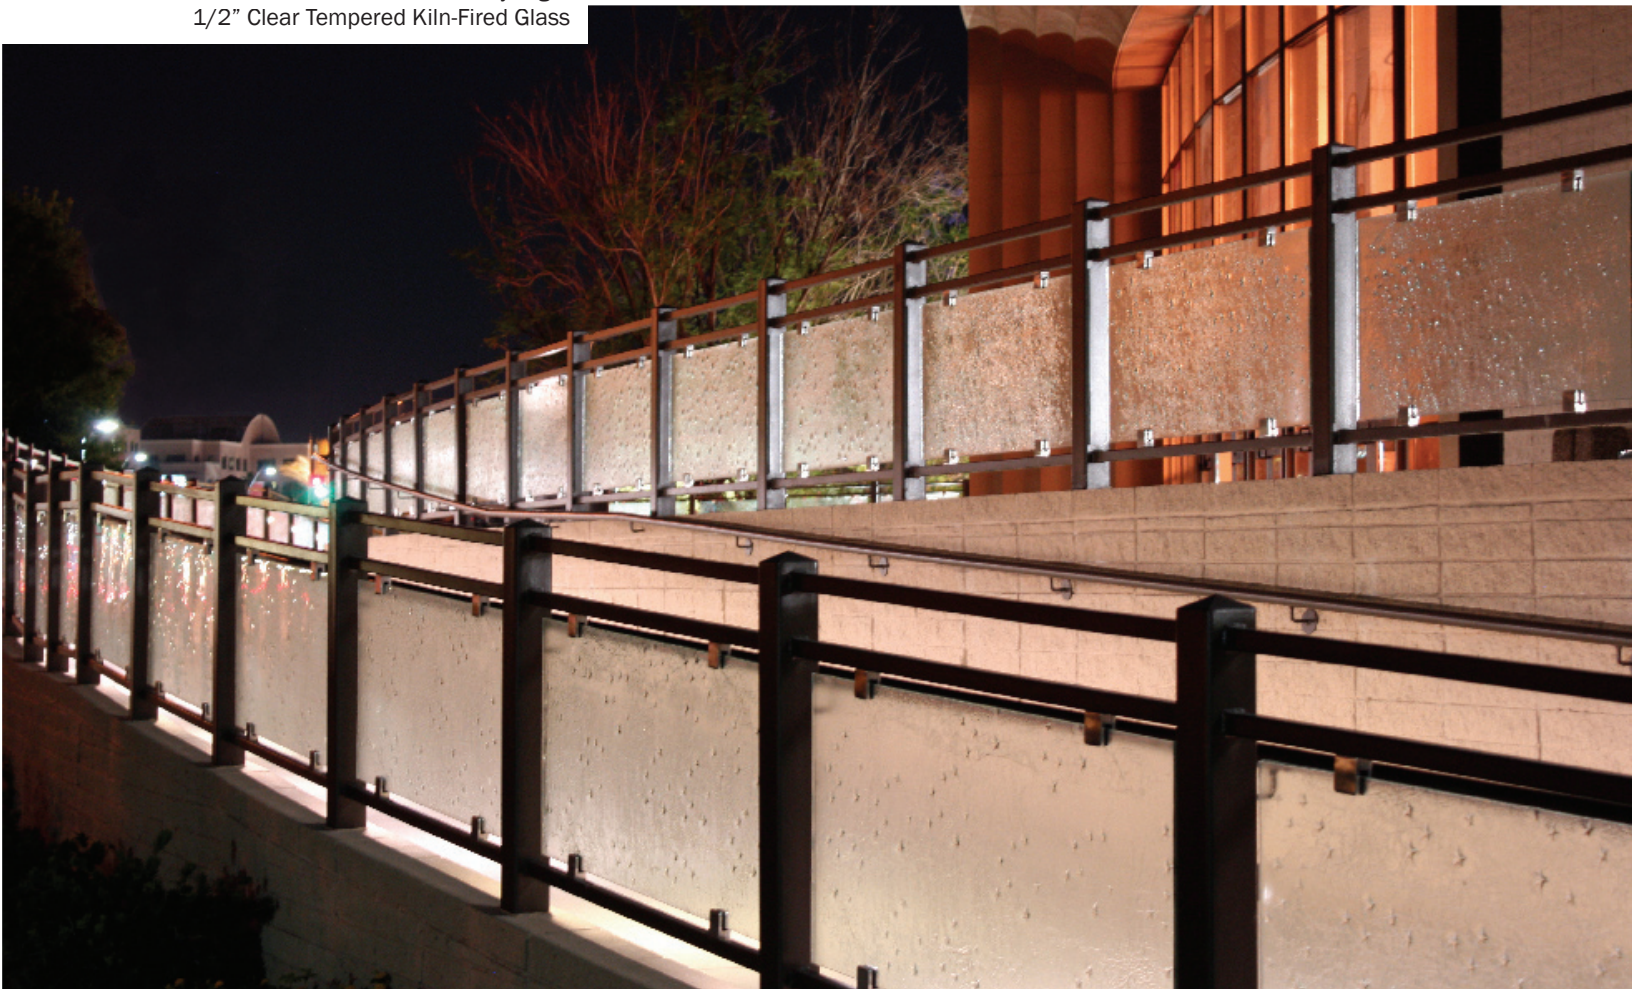

## Chandler Center for the Arts- Chandler, AZ

Texture: MD221 Starry Night  
1/2" Clear Tempered Kiln-Fired Glass

## Chandler Center for the Arts- Chandler, AZ

Texture: MD221 Starry Night  
1/2" Clear Tempered Kiln-Fired Glass

Photography Credit: Emily Hill