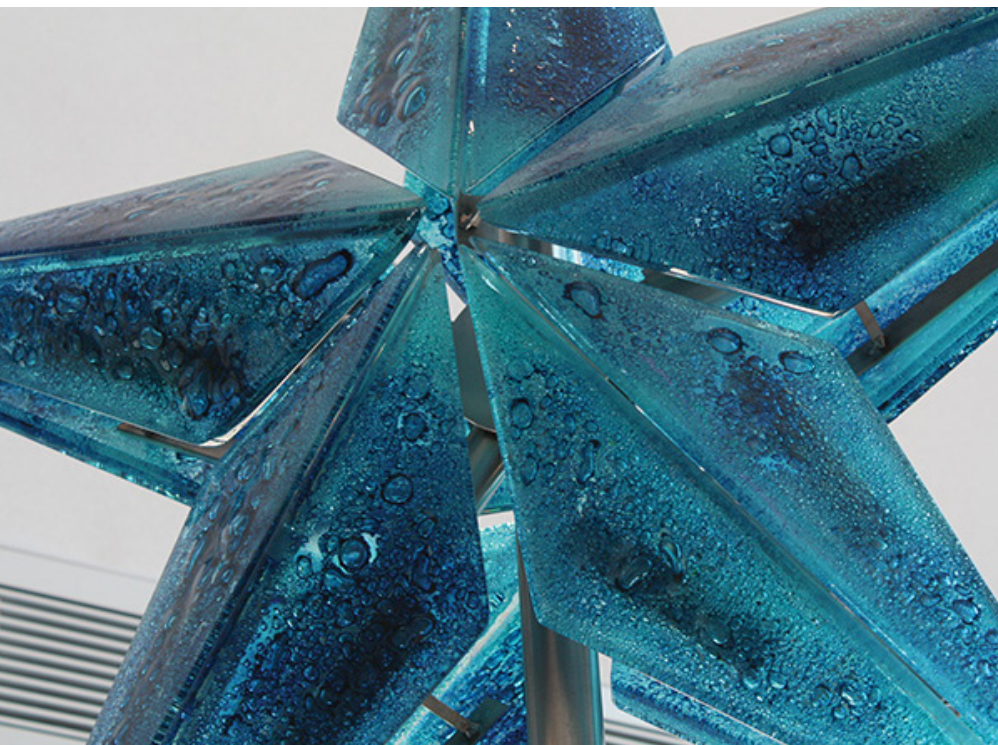

Custom Glass Sculpture
3/4" Cobalt / Ice Blue Bubbleglass
Fins with Internal Steel Frame