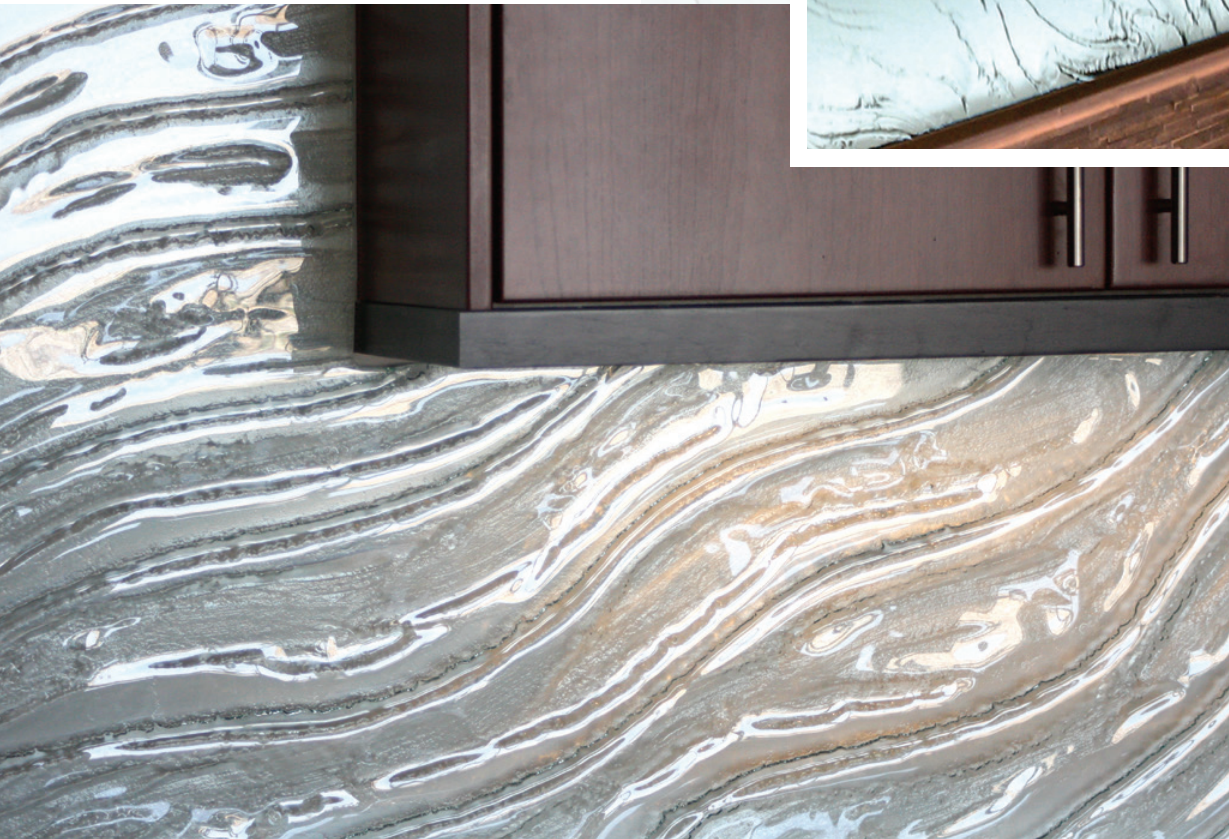

PRIVATE RESIDENCE- PHOENIX, AZ  
- Kiln-Fired Tempered Glass for Kitchen Backsplash  
- Shown in MD211 Splash 1/2" Starphire