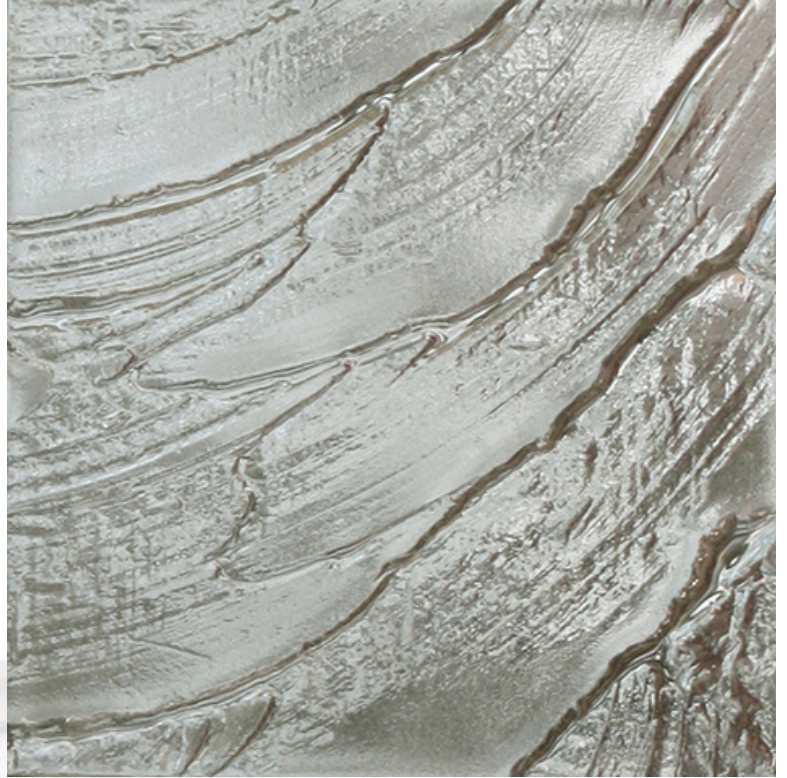

## MD211 Splash

Maximum Individual Panel Size:  
90" x 150"

Available Thicknesses:  
1/4", 3/8", 1/2", 5/8", 3/4"

Glass Types Available:  
Clear, Low-Iron, Tinted

Safety Ratings Available:  
Tempered, Laminated, Fire / Bullet / Blast

Fabrication Options:  
Insulated, Curved, Drilled, etc.

Color Options:  
Tinted, Fused Color, Cold-Applied Color, Versicolor,  
Bubbleglass, Hand-Painted

Treatment Options:  
Frost, Dichroic

WHEATON FRANCISCAN HEALTHCARE CENTER ALL SAINTS- RACINE, WI  
Kiln-Fired Tempered Glass for Interior Wall  
- Shown in MD211 Splash 3/8" Clear

PRIVATE RESIDENCE- PHOENIX, AZ  
- Kiln-Fired Tempered Glass for Kitchen Backsplash  
- Shown in MD211 Splash 1/2" Starphire