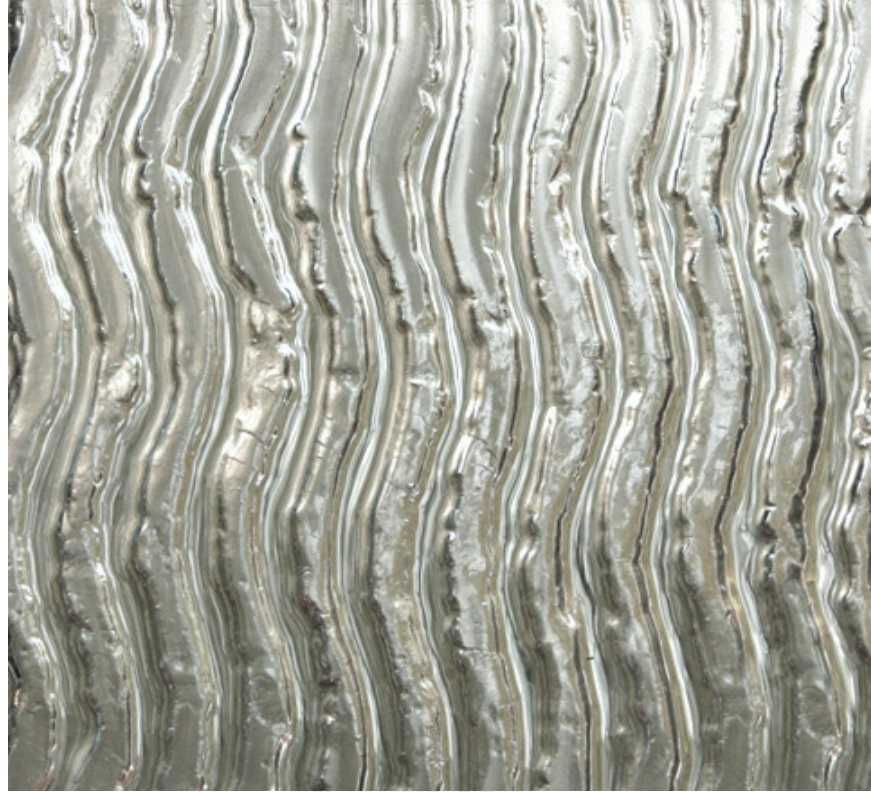

MELTDOWN GLASS ART & DESIGN

Kiln-Fired Glass for Art & Architecture

www.meltdownglass.com

800-845-6221

MD206 Wav

Maximum Individual Panel Size:
90" x 150"

Available Thicknesses:
1/4", 3/8", 1/2", 5/8", 3/4"

Glass Types Available:
Clear, Low-Iron, Tinted

Safety Ratings Available:
Tempered, Laminated, Fire / Bullet / Blast

Fabrication Options:
Insulated, Curved, Drilled, etc.

Color Options:
Tinted, Fused Color, Cold-Applied Color, Versicolor,
Bubbleglass, Hand-Painted

Treatment Options:
Frost, Dichroic

KEIRLAND COMMONS PLAZA LOFTS- SCOTTSDALE, AZ
- Kiln-Fired Tempered Glass for Exterior Water Feature
- Shown in MD206 Wav 1/2" Tinted Azurlite

MELTDOWN GLASS ART & DESIGN