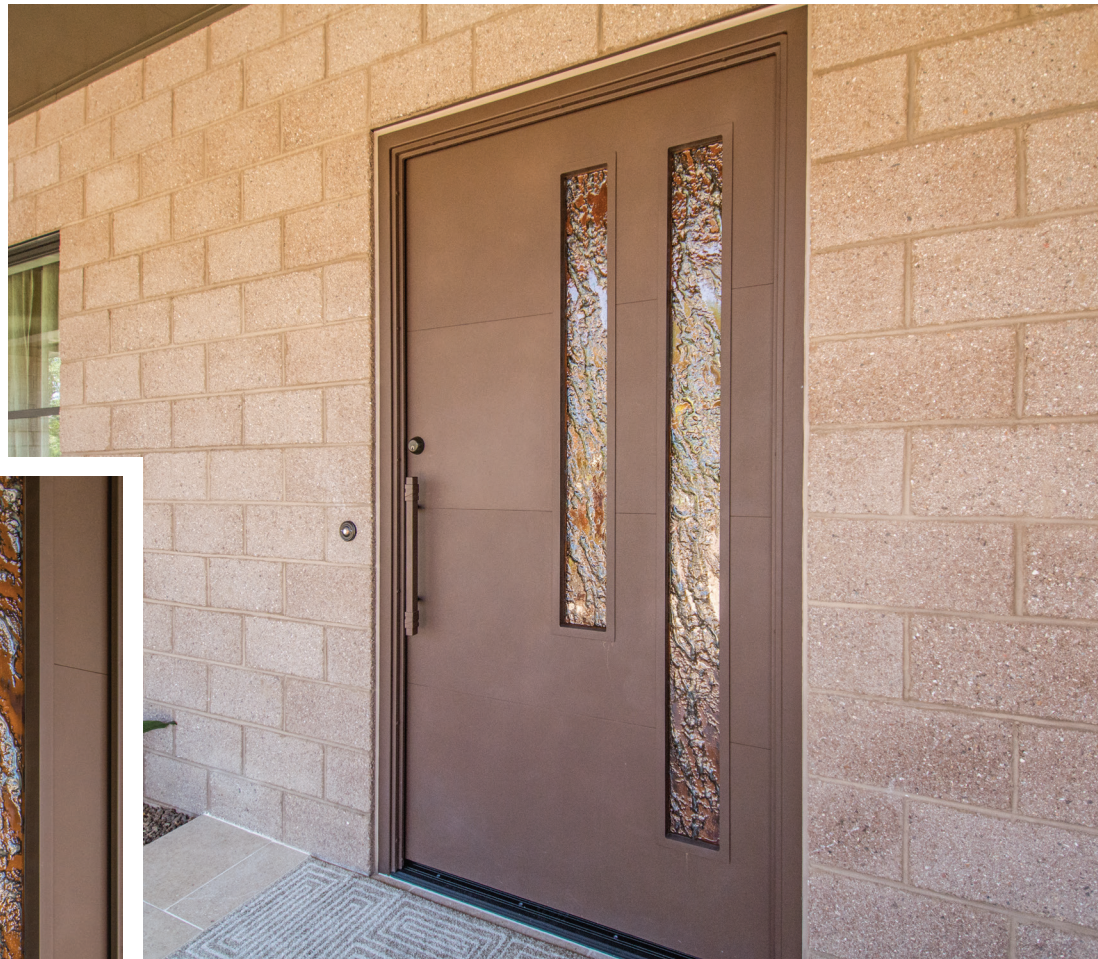

MELTDOWN GLASS ART & DESIGN

Kiln-Fired Glass for Art & Architecture

www.meltdownglass.com
800-845-6221

Private Residence - Phoenix, AZ

Texture: MD203 Tidal
3/8" Clear Tempered Kiln-Fired Glass
Terracotta Versicolor