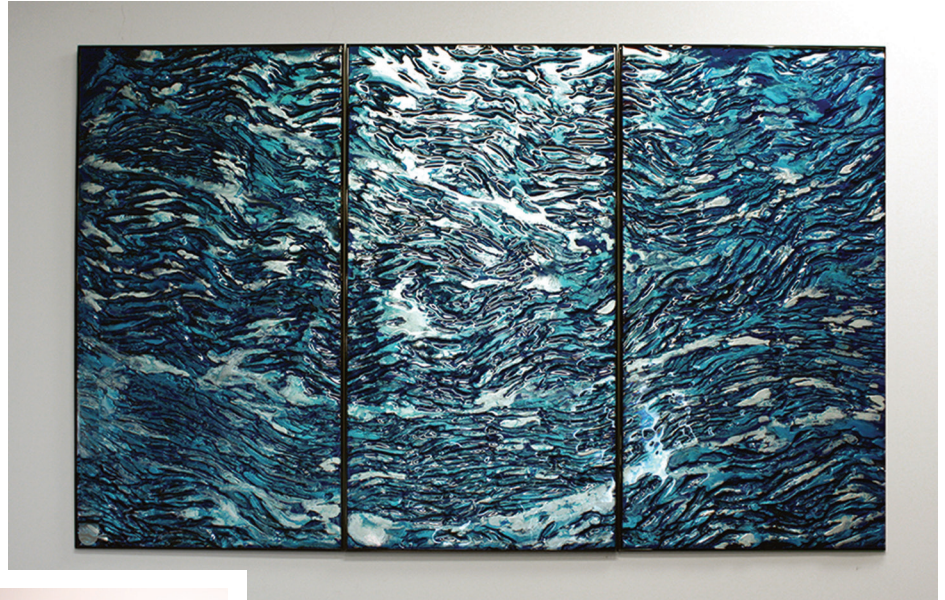

MELTDOWN GLASS ART & DESIGN

Kiln-Fired Glass for Art & Architecture

www.meltdownglass.com

800-845-6221

Meltdown Glass Art & Design- Tempe, AZ

Texture: MD202 Flow
3/8" Clear Tempered Kiln-Fired Glass
Custom Cold-Applied Paints
Painted Metal Frames