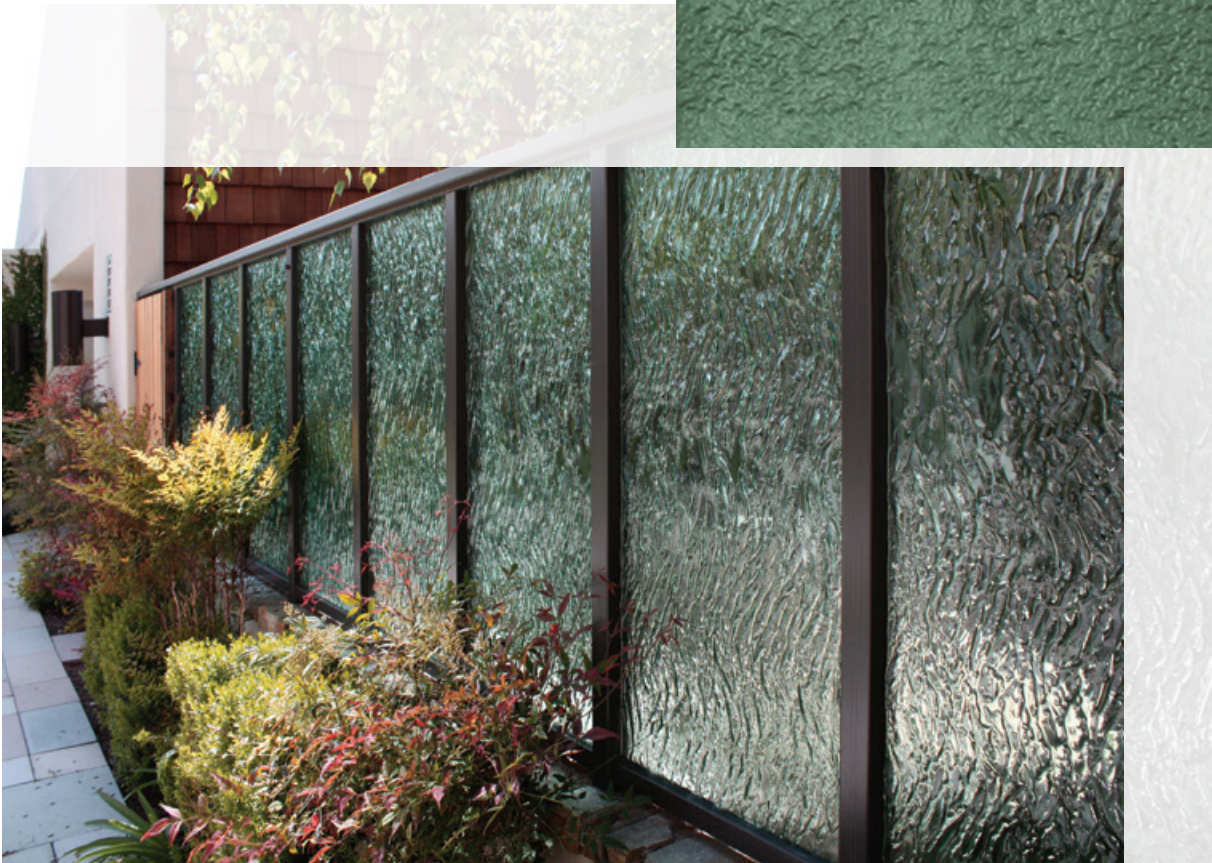

MELTDOWN GLASS ART & DESIGN

Kiln-Fired Glass for Art & Architecture

www.meltdownglass.com

800-845-6221

EVERGREEN

Maximum Individual Panel Size:
90" x 130"

Available Thicknesses:
1/4", 3/8"

Safety Ratings Available:
Tempered, Laminated, Fire / Bullet / Blast

Fabrication Options:
Insulated, Curved, Drilled, etc.

Treatment Options:
Frost, Dichroic

SALINAS MAMMOGRAPHY CENTER - SALINAS, CA
- Kiln-Fired Tempered Glass for Exterior Patio Windscreen / Privacy Wall
- Shown in MD202 Flow in 1/4" Evergreen Tinted Glass

MELTDOWN GLASS ART & DESIGN

Kiln-Fired Glass for Art & Architecture

www.meltdownglass.com
800-845-6221

SALINAS MAMMOGRAPHY CENTER - SALINAS, CA
- Kiln-Fired Tempered Glass for Exterior Patio Windscreen / Privacy Wall
- Shown in MD202 Flow in 1/4" Evergreen Tinted Glass

SALINAS MAMMOGRAPHY CENTER - SALINAS, CA
- Kiln-Fired Tempered Glass for Exterior Patio Windscreen / Privacy Wall
- Shown in MD202 Flow in 1/4" Evergreen Tinted Glass