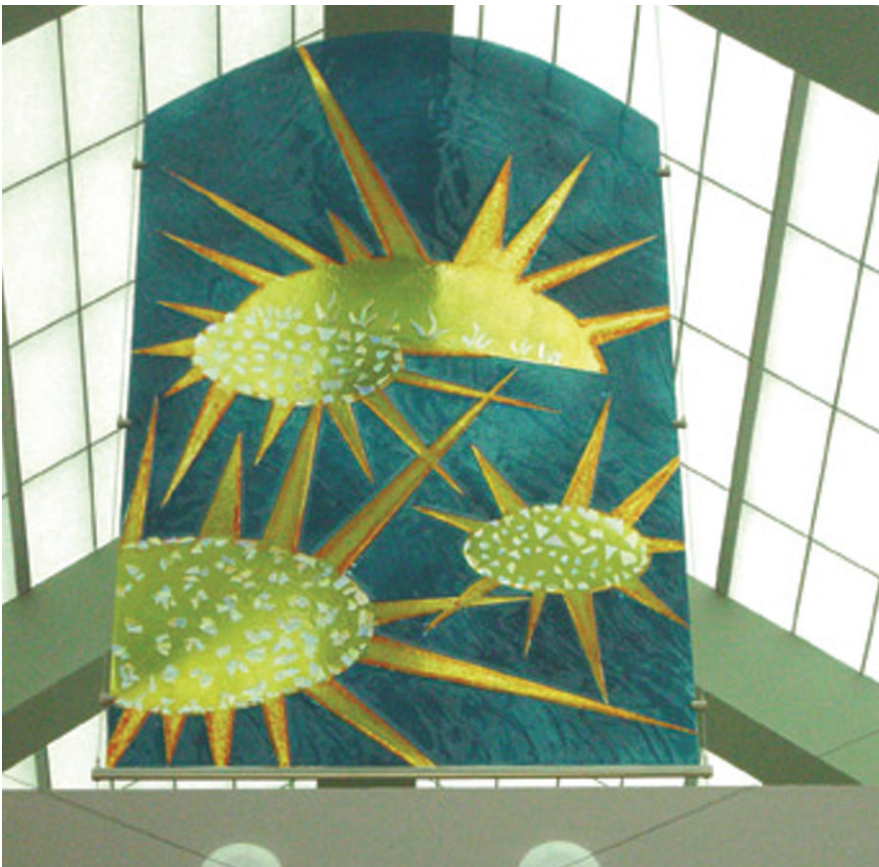

MELTDOWN GLASS ART & DESIGN

Kiln-Fired Glass for Art & Architecture

www.meltdownglass.com

800-845-6221

ARCTIC BLUE

Maximum Individual Panel Size:
90" x 130"

Available Thicknesses:
1/4", 3/8"

Safety Ratings Available:
Tempered, Laminated, Fire / Bullet / Blast

Fabrication Options:
Insulated, Curved, Drilled, etc.

Treatment Options:
Frost, Dichroic

GULFSTREAM- SAVANNAH, GA
- Kiln-Fired Tempered Glass for Interior Stair Railing
- Shown in MD216 Fissure in 3/8" Arctic Blue Tinted Glass

MELTDOWN GLASS ART & DESIGN

Kiln-Fired Glass for Art & Architecture

www.meltdownglass.com
800-845-6221

SHERIDAN CRECENT HOTEL - PHOENIX, AZ
- Kiln-Fired Tempered Glass for Interior Feature Wall
- Shown in MD231 Anime 3/8" Arctic Blue Tinted Glass

JACKSONVILLE PUBLIC LIBRARY - JACKSONVILLE, FL
- Kiln-Fired Tempered Glass for Interior Art Piece
- Shown in a Custom Texture in 3/8" Arctic Blue Tinted Glass
- Custom Cold-applied Paints and Dichroic Bits