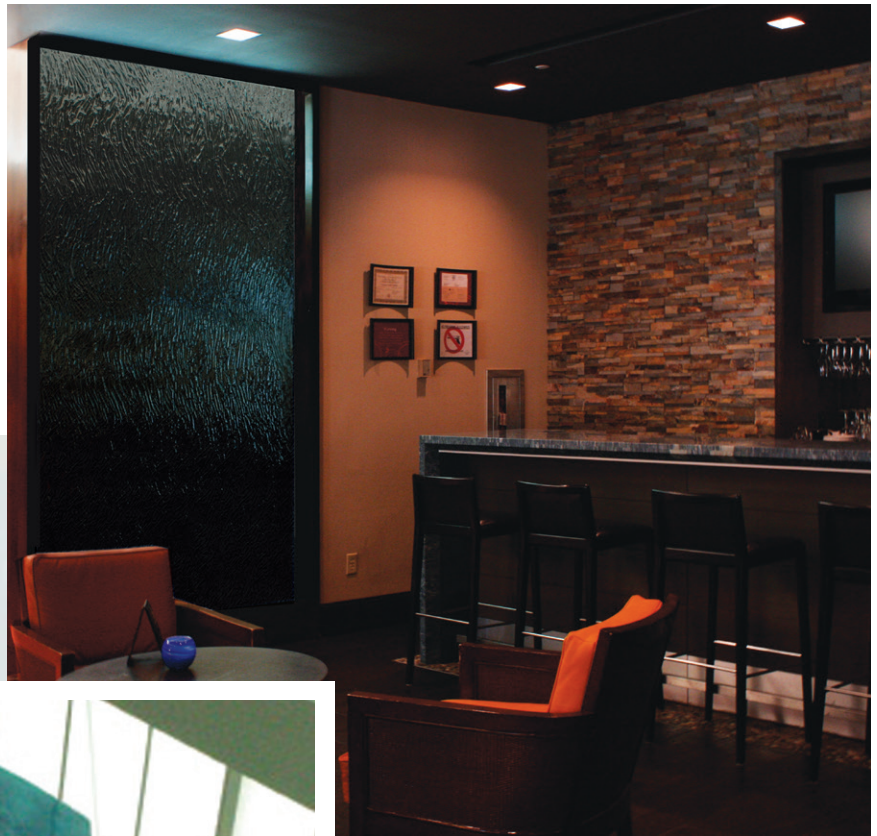

MELTDOWN GLASS ART & DESIGN

Kiln-Fired Glass for Art & Architecture

www.meltdownglass.com

800-845-6221

ARCTIC BLUE

Maximum Individual Panel Size:
90" x 130"

Available Thicknesses:
1/4", 3/8"

Safety Ratings Available:
Tempered, Laminated, Fire / Bullet / Blast

Fabrication Options:
Insulated, Curved, Drilled, etc.

Treatment Options:
Frost, Dichroic

GULFSTREAM- SAVANNAH, GA
- Kiln-Fired Tempered Glass for Interior Stair Railing
- Shown in MD216 Fissure in 3/8" Arctic Blue Tinted Glass

JACKSONVILLE PUBLIC LIBRARY - JACKSONVILLE, FL
- Kiln-Fired Tempered Glass for Interior Art Piece
- Shown in a Custom Texture in 3/8" Arctic Blue Tinted Glass
- Custom Cold-applied Paints and Dichroic Bits