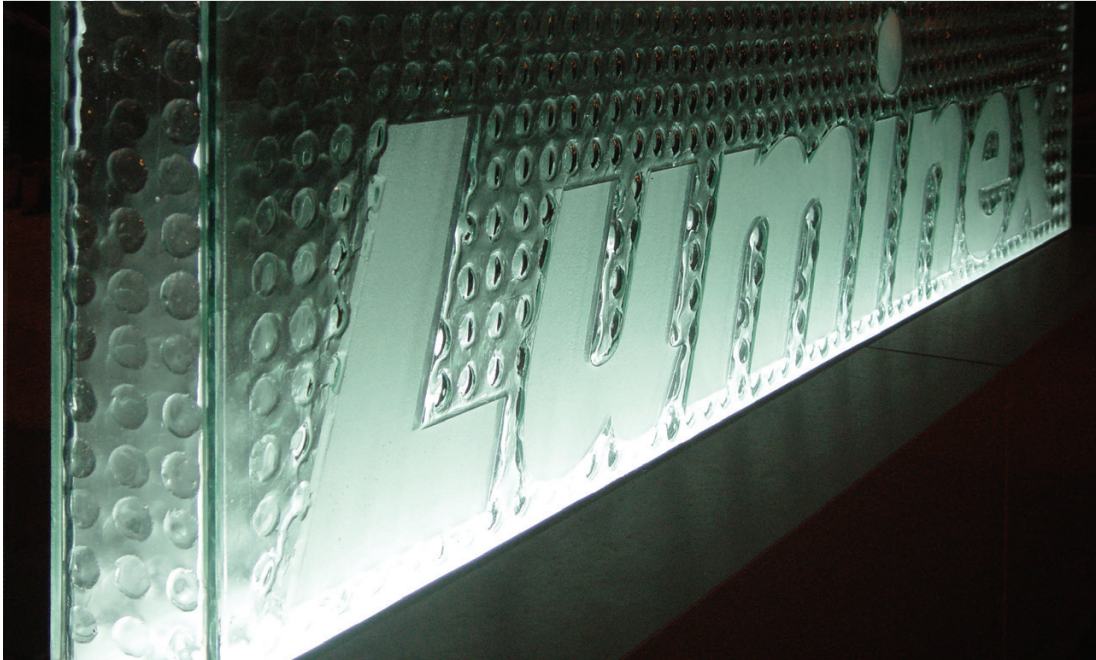

MELTDOWN GLASS ART & DESIGN

Kiln-Fired Glass for Art & Architecture

www.meltdownglass.com

800-845-6221

MD406 Small Spheres

Maximum Individual Panel Size:
90" x 150"

Available Thicknesses:
1/4", 3/8", 1/2", 5/8", 3/4"

Glass Types Available:
Clear, Low-Iron, Tinted

Safety Ratings Available:
Tempered, Laminated, Fire / Bullet / Blast

Fabrication Options:
Insulated, Curved, Drilled, etc.

Color Options:
Tinted, Fused Color, Cold-Applied Color, Versicolor,
Bubbleglass, Hand-Painted

Treatment Options:
Frost, Dichroic

LUMINEX- AUSTIN, TX

- Kiln-Fired Tempered Glass for Exterior Sign
- Shown in MD406 Small Spheres 1/2" Clear
- Custom Logo, Embossed and Frosted

MELTDOWN GLASS ART & DESIGN

EISENHOWER MEDICAL CENTER- PALM SPRINGS, CA
- Kiln-Fired Tempered Glass for Interior Partition
- Shown in MD406 Small Spheres in 1/2" Bronze