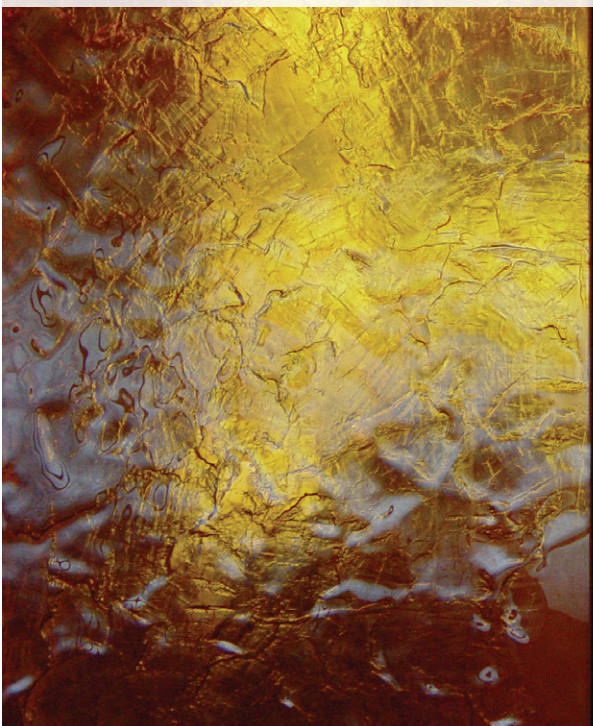

## MD208 Palette

Maximum Individual Panel Size:  
90" x 150"

Available Thicknesses:  
1/4", 3/8", 1/2", 5/8", 3/4"

Glass Types Available:  
Clear, Low-Iron, Tinted

Safety Ratings Available:  
Tempered, Laminated, Fire / Bullet / Blast

Fabrication Options:  
Insulated, Curved, Drilled, etc.

Color Options:  
Tinted, Fused Color, Cold-Applied Color, Versicolor,  
Bubbleglass, Hand-Painted

Treatment Options:  
Frost, Dichroic

PERNOD RICARD- PURCHASE, NY  
- Kiln-Fired Tempered Glass for Interior Doorway  
- Shown in MD208 Palette 1/2" Clear  
-Fused Color: Amber

BLUE CROSS BLUE SHIELD- MILWAUKEE, WI  
- Kiln-Fired Tempered Glass for Interior Signage  
- Shown in MD208 Palette in 1/2" Clear