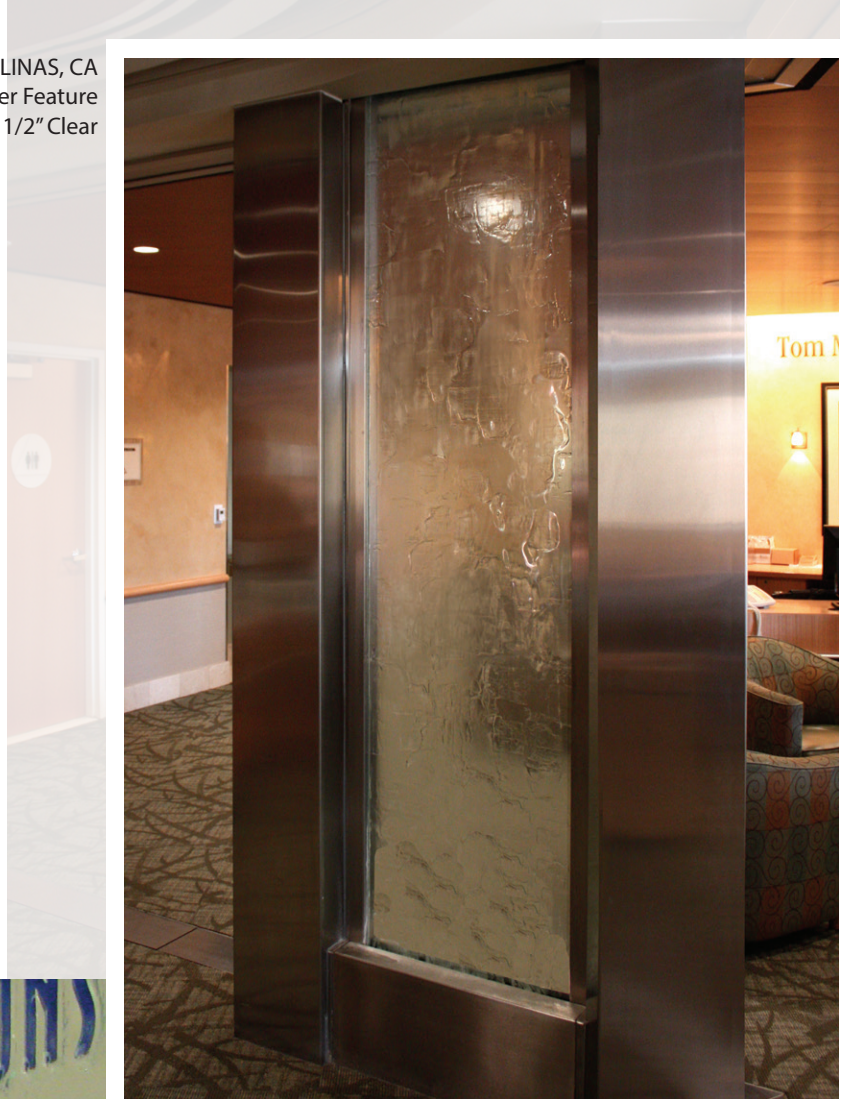

## MD208 Palette

Maximum Individual Panel Size:  
90" x 150"

Available Thicknesses:  
1/4", 3/8", 1/2", 5/8", 3/4"

Glass Types Available:  
Clear, Low-Iron, Tinted

Safety Ratings Available:  
Tempered, Laminated, Fire / Bullet / Blast

Fabrication Options:  
Insulated, Curved, Drilled, etc.

Color Options:  
Tinted, Fused Color, Cold-Applied Color, Versicolor,  
Bubbleglass, Hand-Painted

Treatment Options:  
Frost, Dichroic

PERNOD RICARD- PURCHASE, NY  
- Kiln-Fired Tempered Glass for Interior Doorway  
- Shown in MD208 Palette 1/2" Clear  
-Fused Color: Amber

# MELTDOWN GLASS ART & DESIGN

Kiln-Fired Glass for Art & Architecture

[www.meltdownglass.com](http://www.meltdownglass.com)  
800-845-6221

SALINAS VALLEY MEMORIAL- SALINAS, CA  
- Kiln-Fired Tempered Glass for Interior Water Feature  
- Shown in MD208 Palette 1/2" Clear