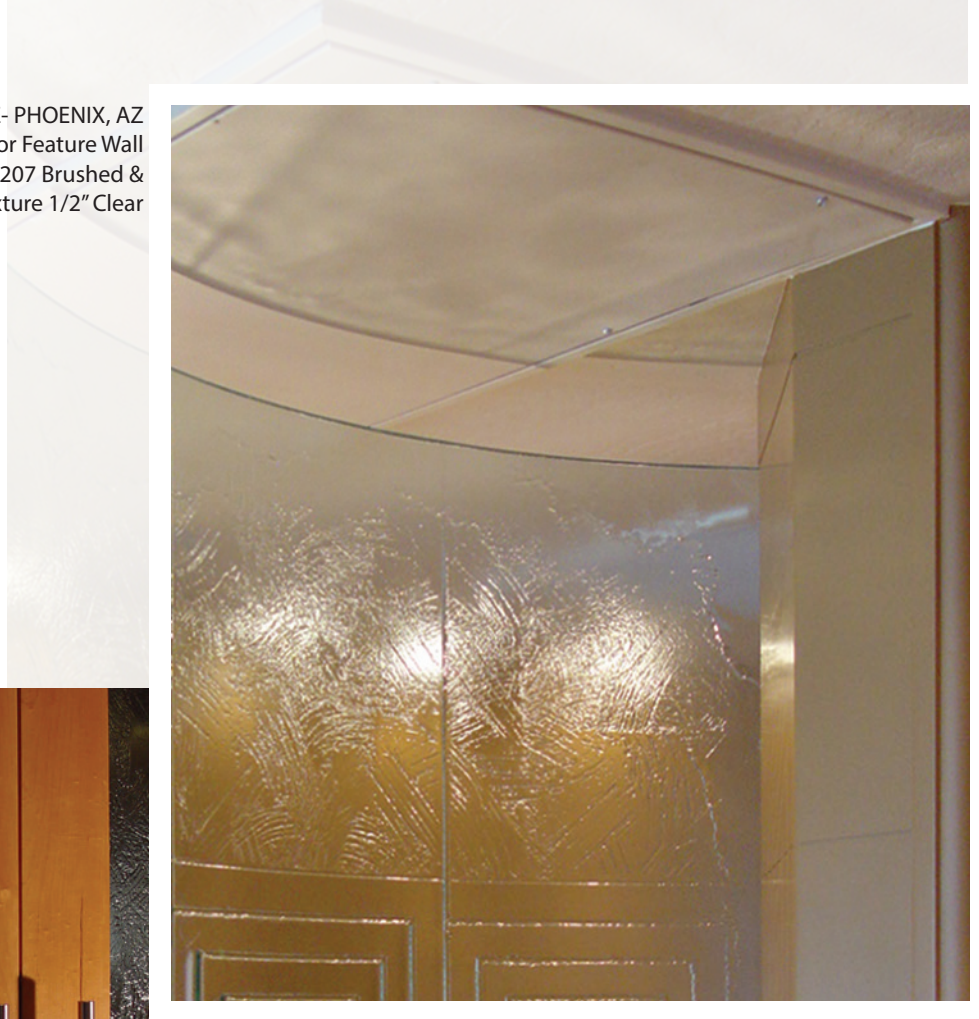

Treatment Options:
Frost, Dichroic

EIDE BAILLY- PHOENIX, AZ
- Kiln-Fired Tempered Glass for Interior Feature Wall
- Shown in MD207 Brushed 1/2" Clear

MELTDOWN GLASS ART & DESIGN

Kiln-Fired Glass for Art & Architecture

www.meltdownglass.com
800-845-6221

PRIVATE RESIDENCE- PHOENIX, AZ
- Kiln-Fired Tempered Glass for Interior Feature Wall
- Shown in Curved MD207 Brushed &
Custom Texture 1/2" Clear

SUNRISE BANK- PHOENIX, AZ
- Kiln-Fired Tempered Glass for Interior Door
- Shown in MD207 Brushed in 1/2" Clear